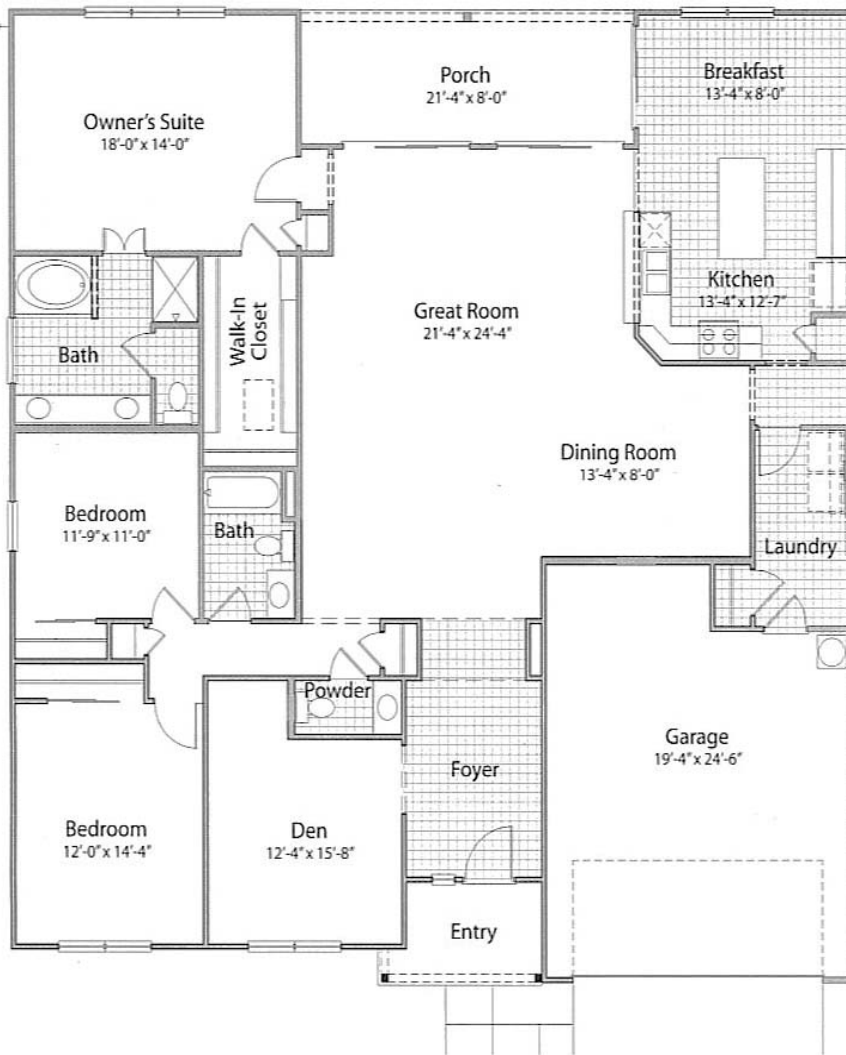

Wisteria Floorplan

3 bedrooms + Den
2 full bathrooms
Eat-in Kitchen
Great room
Dining room
Patio
2 car garage
Approx. 2,403 sq. ft.

Call Roger Halweg for
what is currently
Available!
843-368-2785

Check out the latest listings in
Sun City at
www.homesbyroger.net